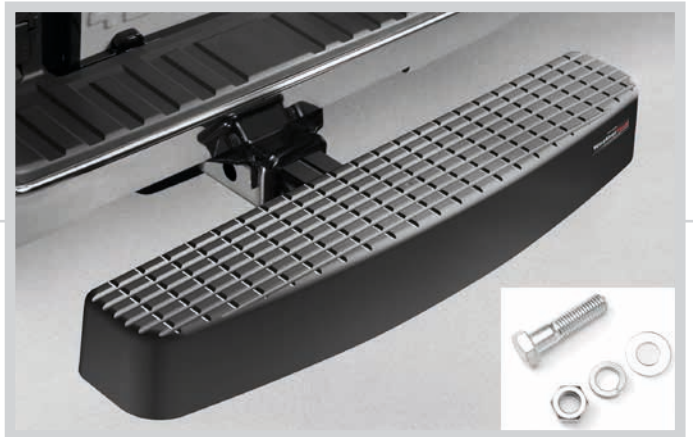

Why get a BumpStepXL?

Don't let your bumper fall victim to unwanted bumps, dents and scratches. With the BumpStepXL, you will have the reassurance of superior bumper protection from other motorist's mistakes. As the "step" portion of its name describes, BumpStepXL also allows you to safely stand on the step (up to a 300lb max) for everyday tasks such as loading a roof rack, racking a bike or kayak or washing the upper area of your vehicle.